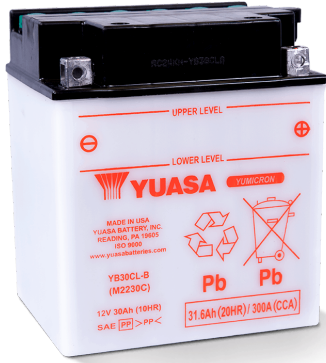

YB30CL-B

Manufactured in USA

Hardware Included

Battery Details:

Battery Type:	YB30CL-B
Battery Family:	High Performance, Conventional
Voltage:	12
Capacity:	30
Dimensions:	6 5/8 in. x 5 3/16 in. x 7 9/16 in.
Weight:	14.5 lbs.
Metric Dimensions:	168mm x 132mm x 192.2mm
Acid Volume:	57.5
Amps:	3
Country:	USA
Terminal:	